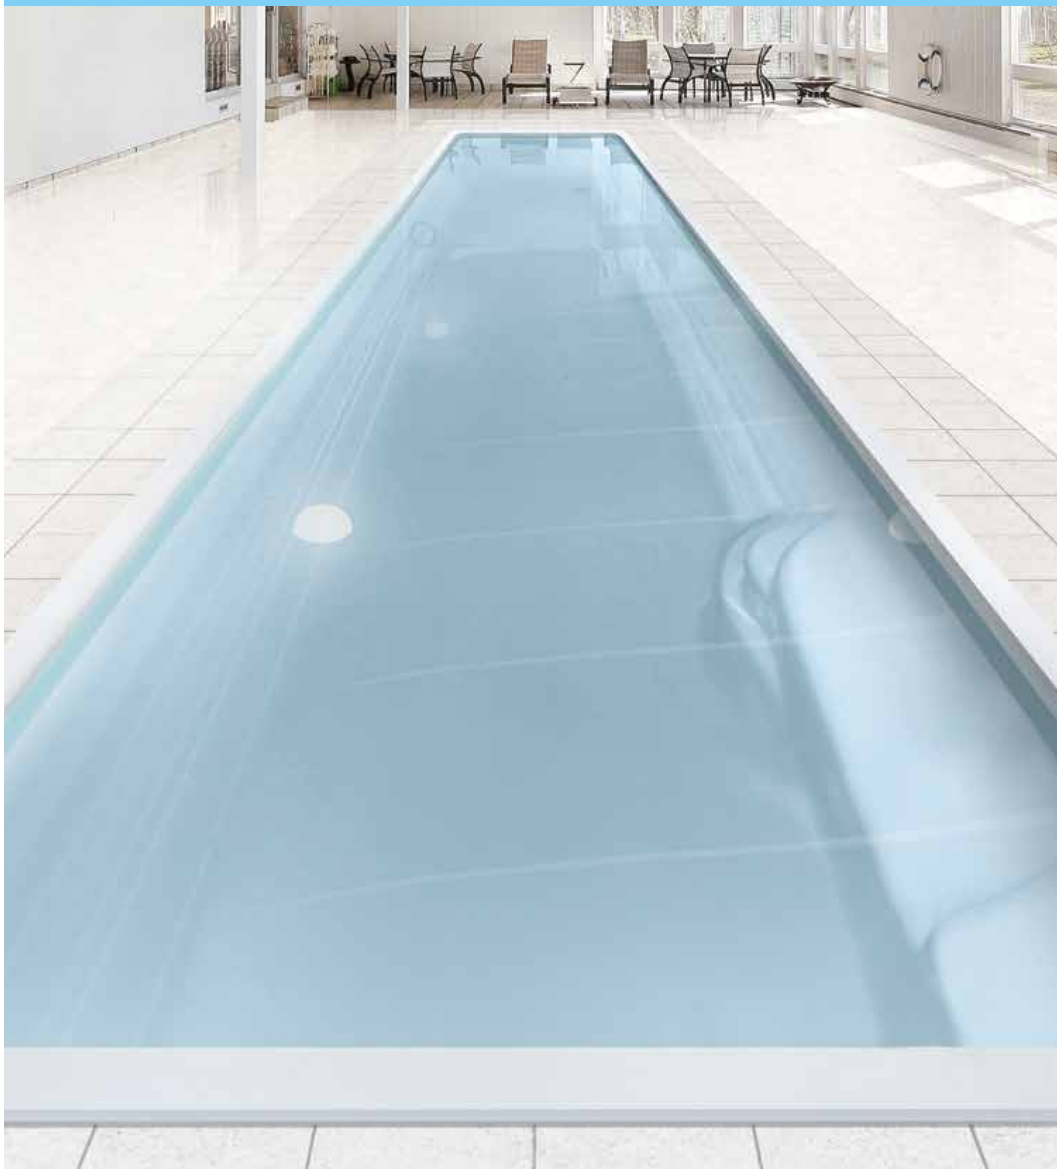

11. MdP LANE

NOUVEAUX HORIZONS